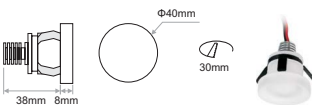

Code	Model	No.LED	CCT*	Watt / Current**	Dimensions	Beam Angle	Finish	
ALI.222 ALI.223	FRAME	1	3000K 5600K	1W / 350mA	Φ40x46mm	Diffused	Frost Diffuser	Dimmable
ALI.224 ALI.225	FRAME SQUARE		3000K 5600K		40x40x46mm			

*Other colours available upon request.
**Adjustable intensity with ELECTRON dimmable constant current LED drivers.

FRAME